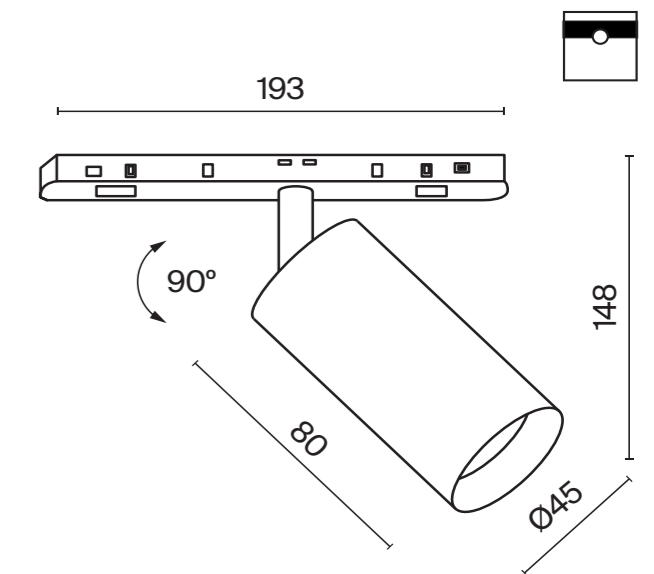

Track Lighting Focus LED

MAYTONI

ANGLE SCATTERING	CCT	COLOR	ARTICLE	LAMP POWER	LIGHT FLUX	IP	VOLTAGE RANGE
SPOT	3K-6K REGULATE	B BLACK	TR032-4-5W3K-S-DS-B	5 W	380 LM	IP20	AC 110-240